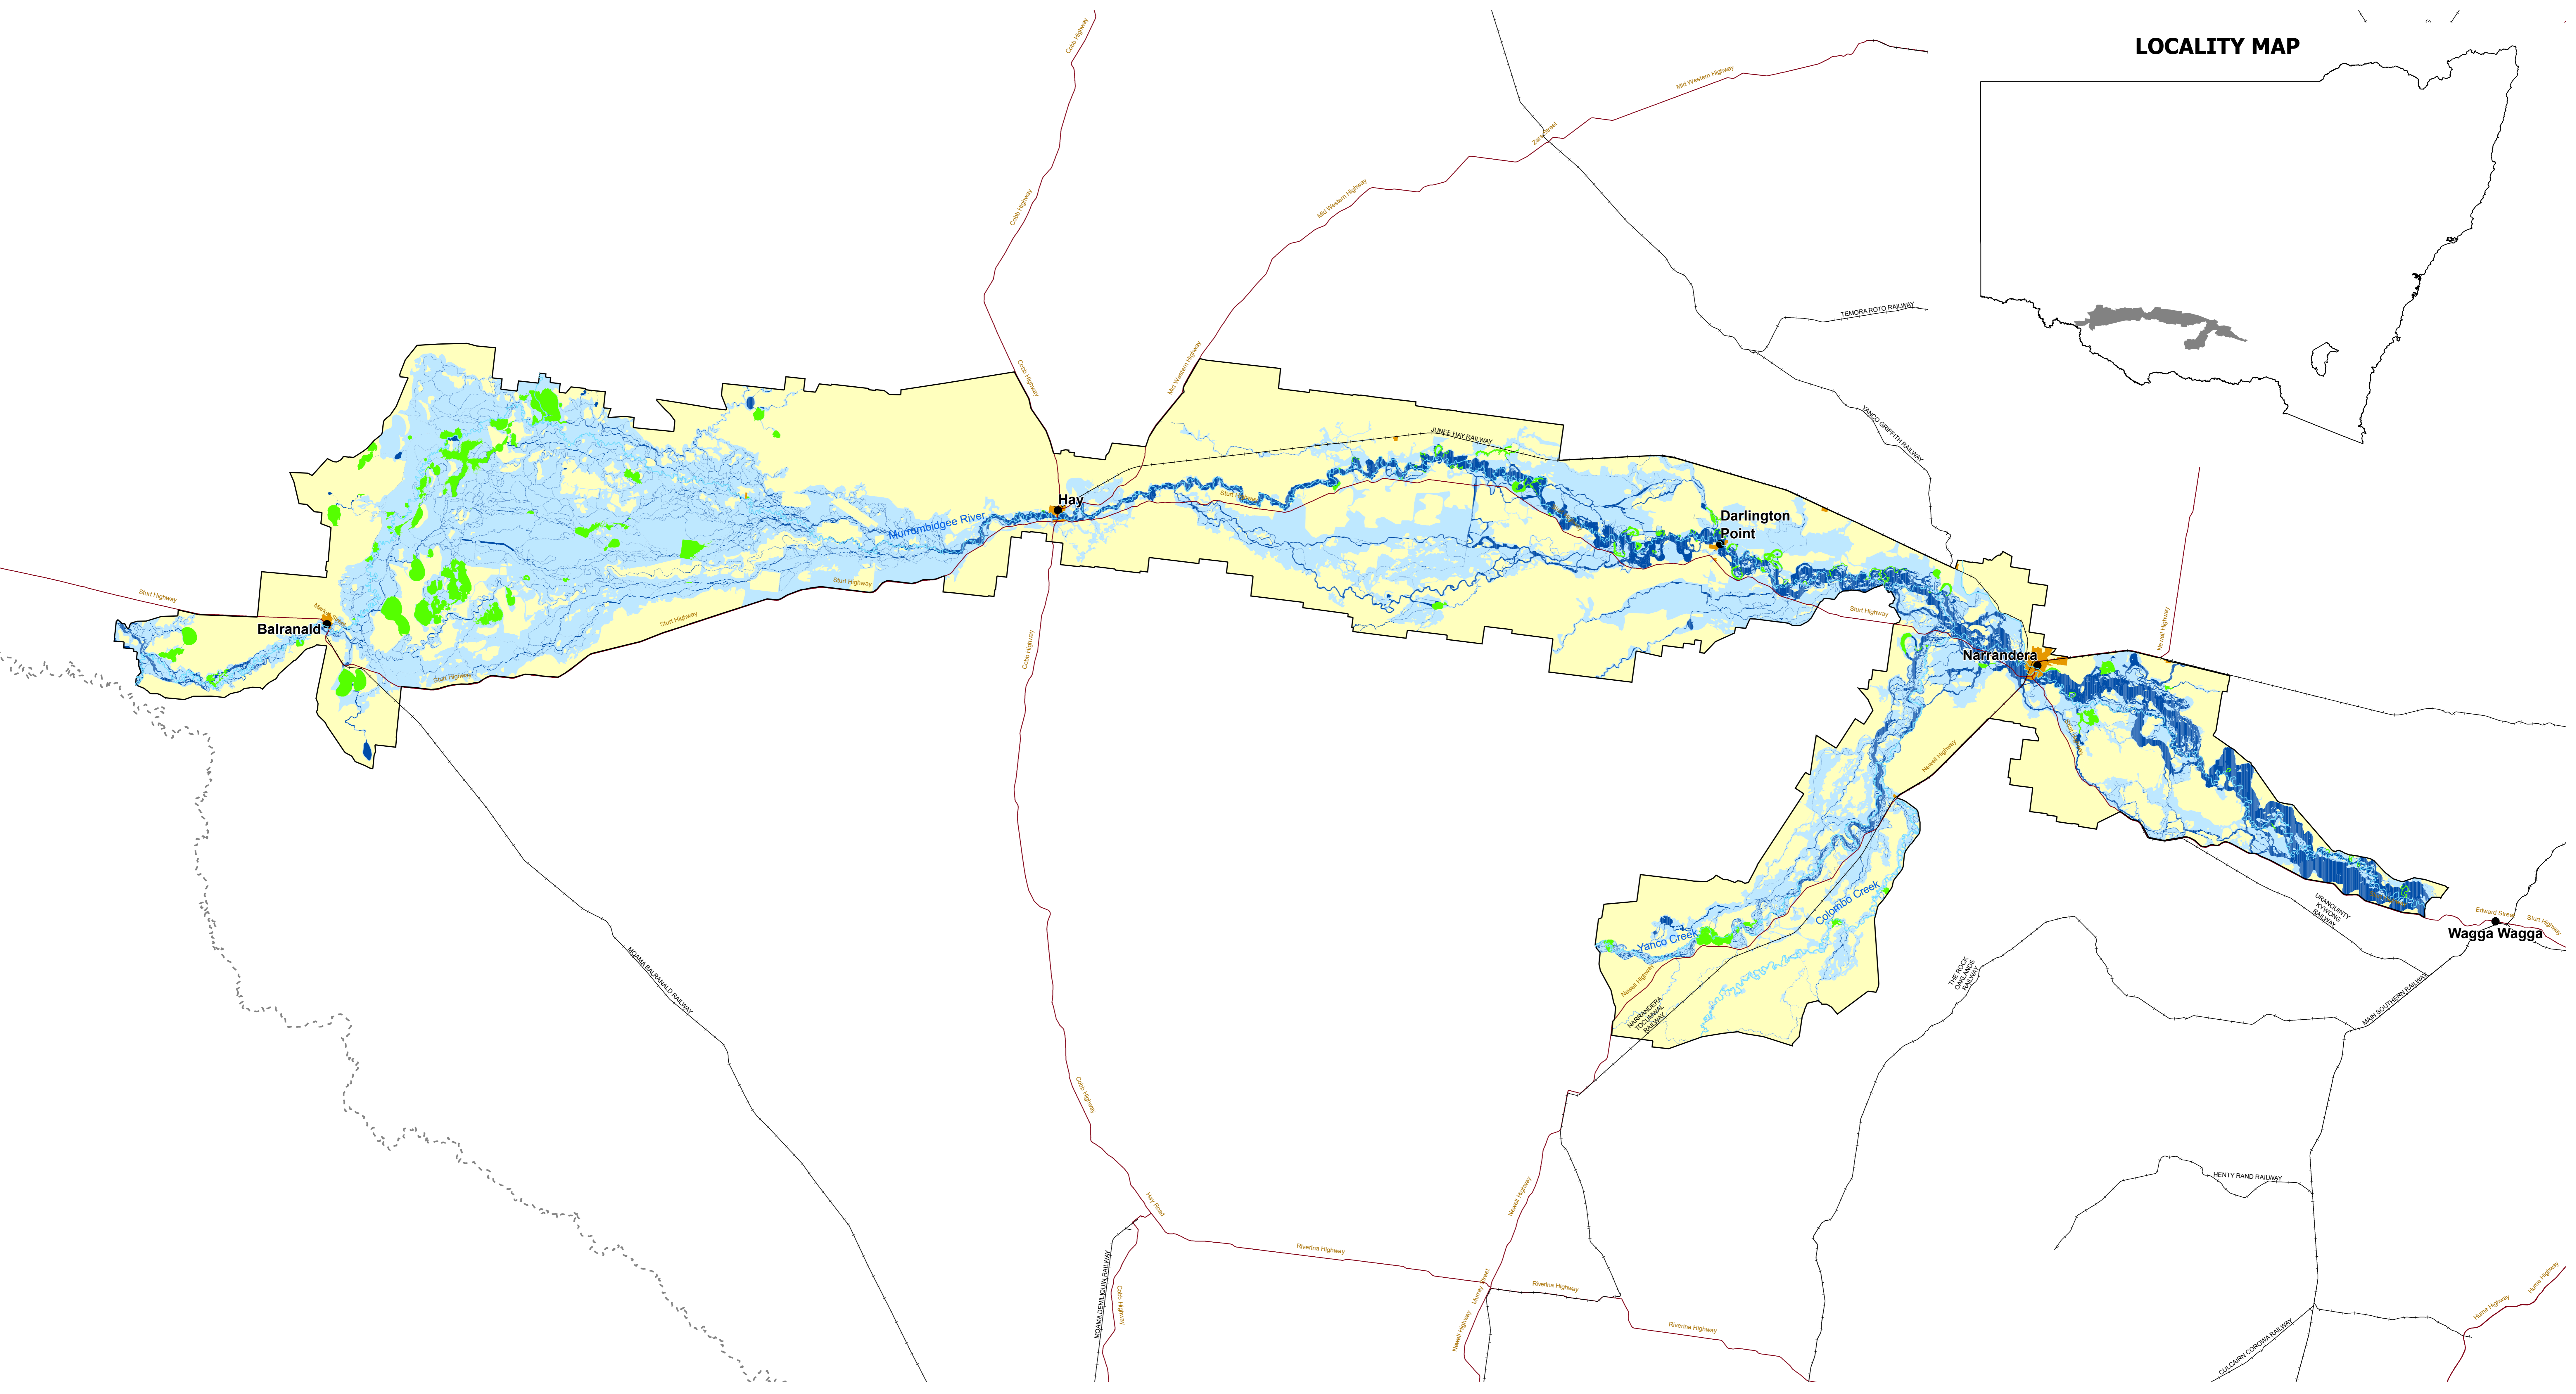

LOCALITY MAP

Legend

- Town/City
- River/Creek
- Railway
- Road
- Murrumbidgee Valley Floodplain
- New South Wales/Victoria border

Murrumbidgee Management Zones

- Murrumbidgee Management Zone A
- Murrumbidgee Management Zone B
- Murrumbidgee Management Zone C
- Murrumbidgee Management Zone CU
- Murrumbidgee Management Zone SP

**Plan Map
(FMP039_Version 1)**

**FLOODPLAIN MANAGEMENT PLAN FOR THE
MURRUMBIDGEE VALLEY FLOODPLAIN 2025**