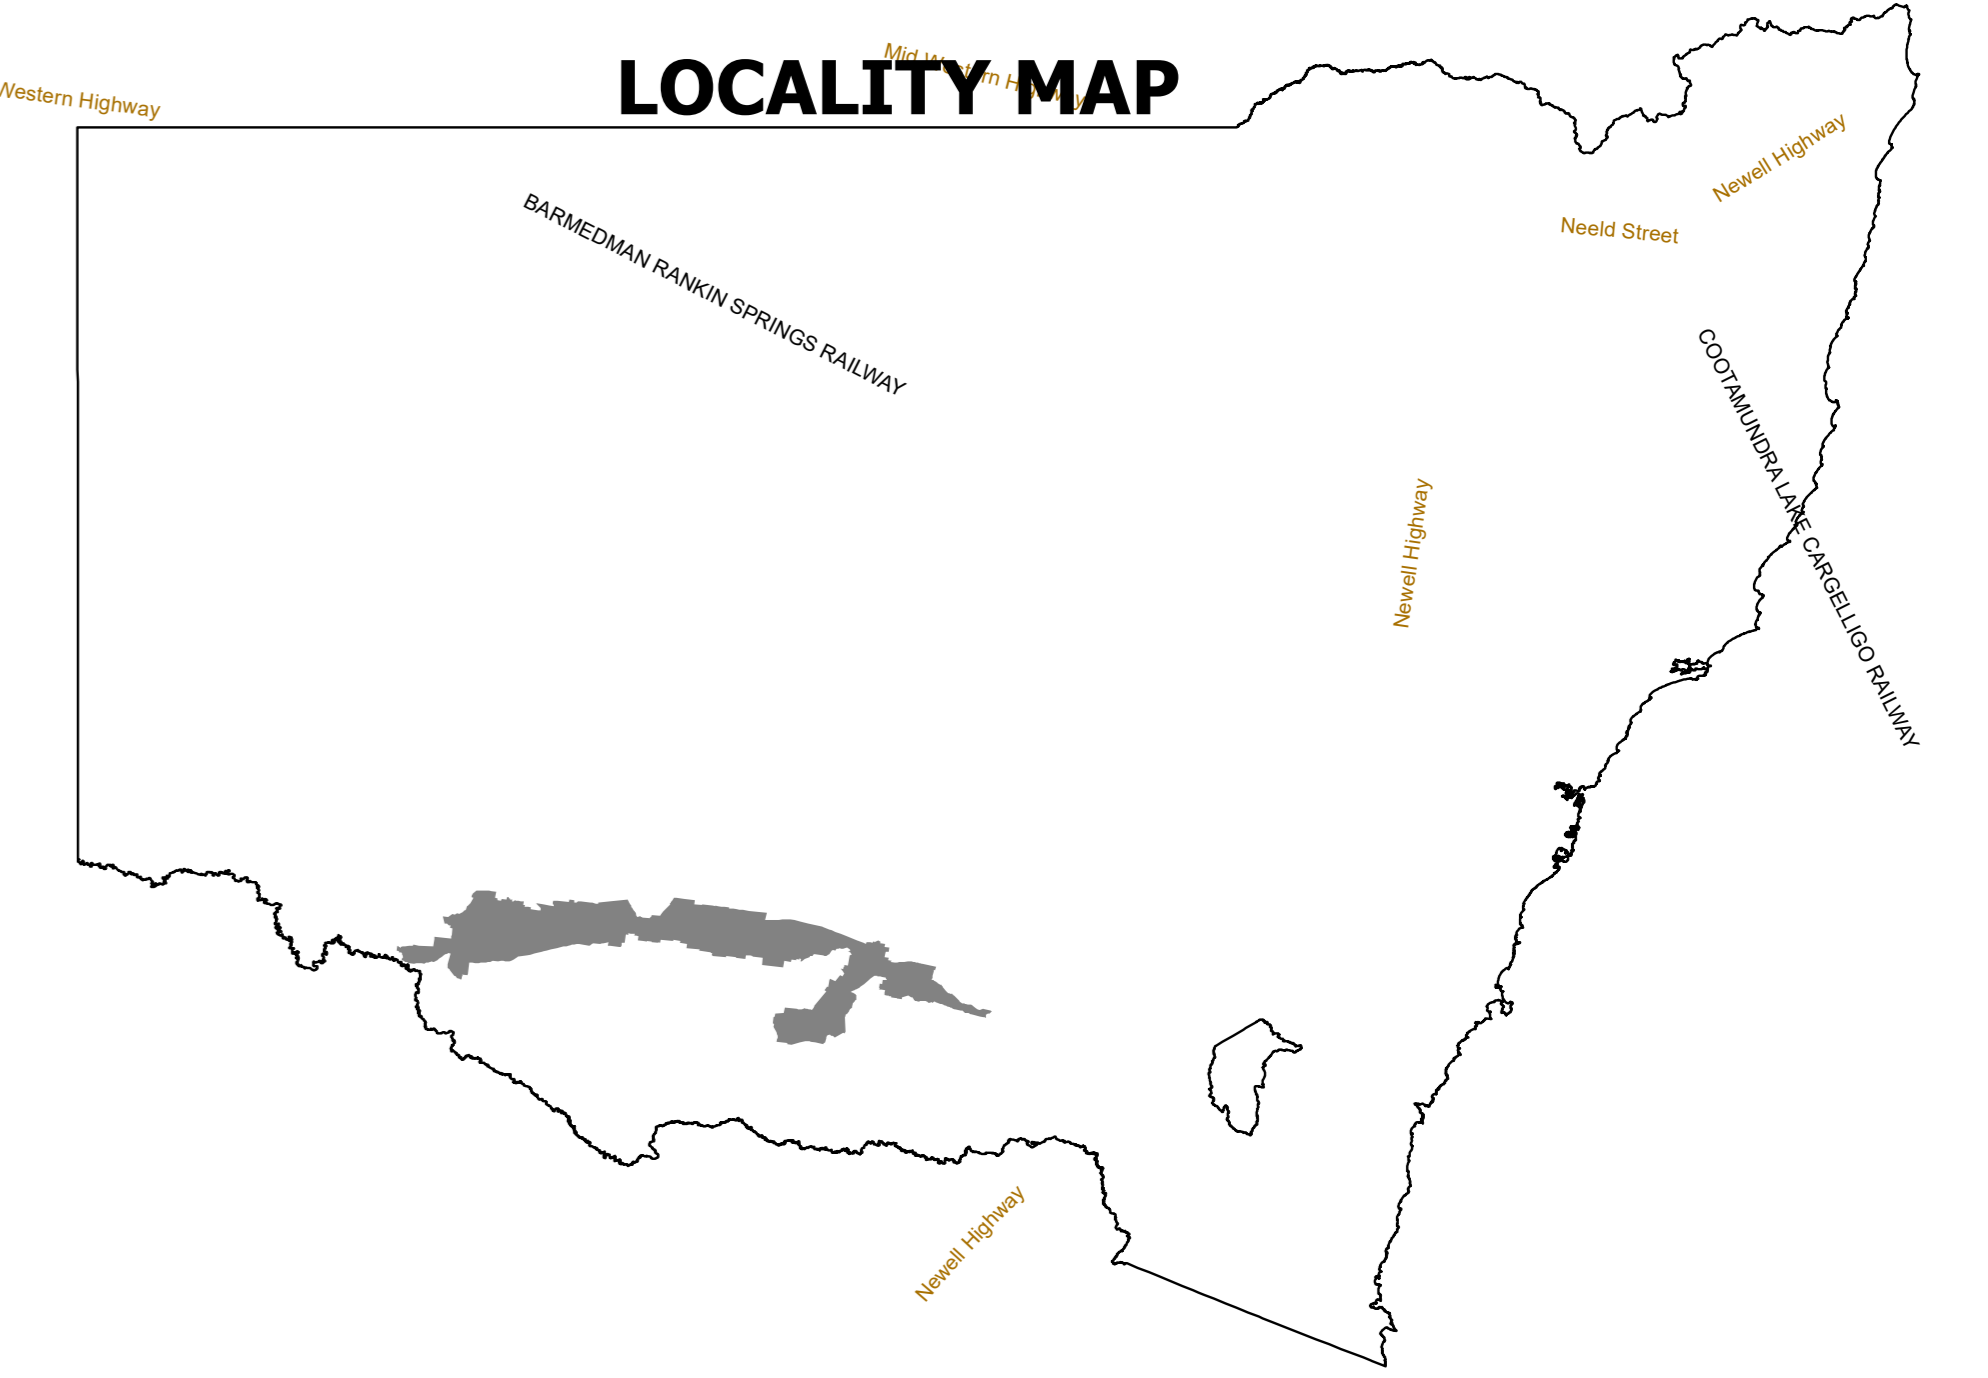

**LOCALITY MAP**

**Legend**

- Town/City
- River/Creek
- Road
- Railway
- ▭ Murrumbidgee Valley Floodplain
- - - New South Wales/Victoria border

**Flood-dependent ecological assets**

- Semi-permanent (non-woody) wetlands
- Other flood-dependent ecosystems
- Other floodplain ecosystems

**Ecological Asset Map  
(FMP041\_Version 1)**

**FLOODPLAIN MANAGEMENT PLAN FOR THE  
MURRUMBIDGEE VALLEY FLOODPLAIN 2025**