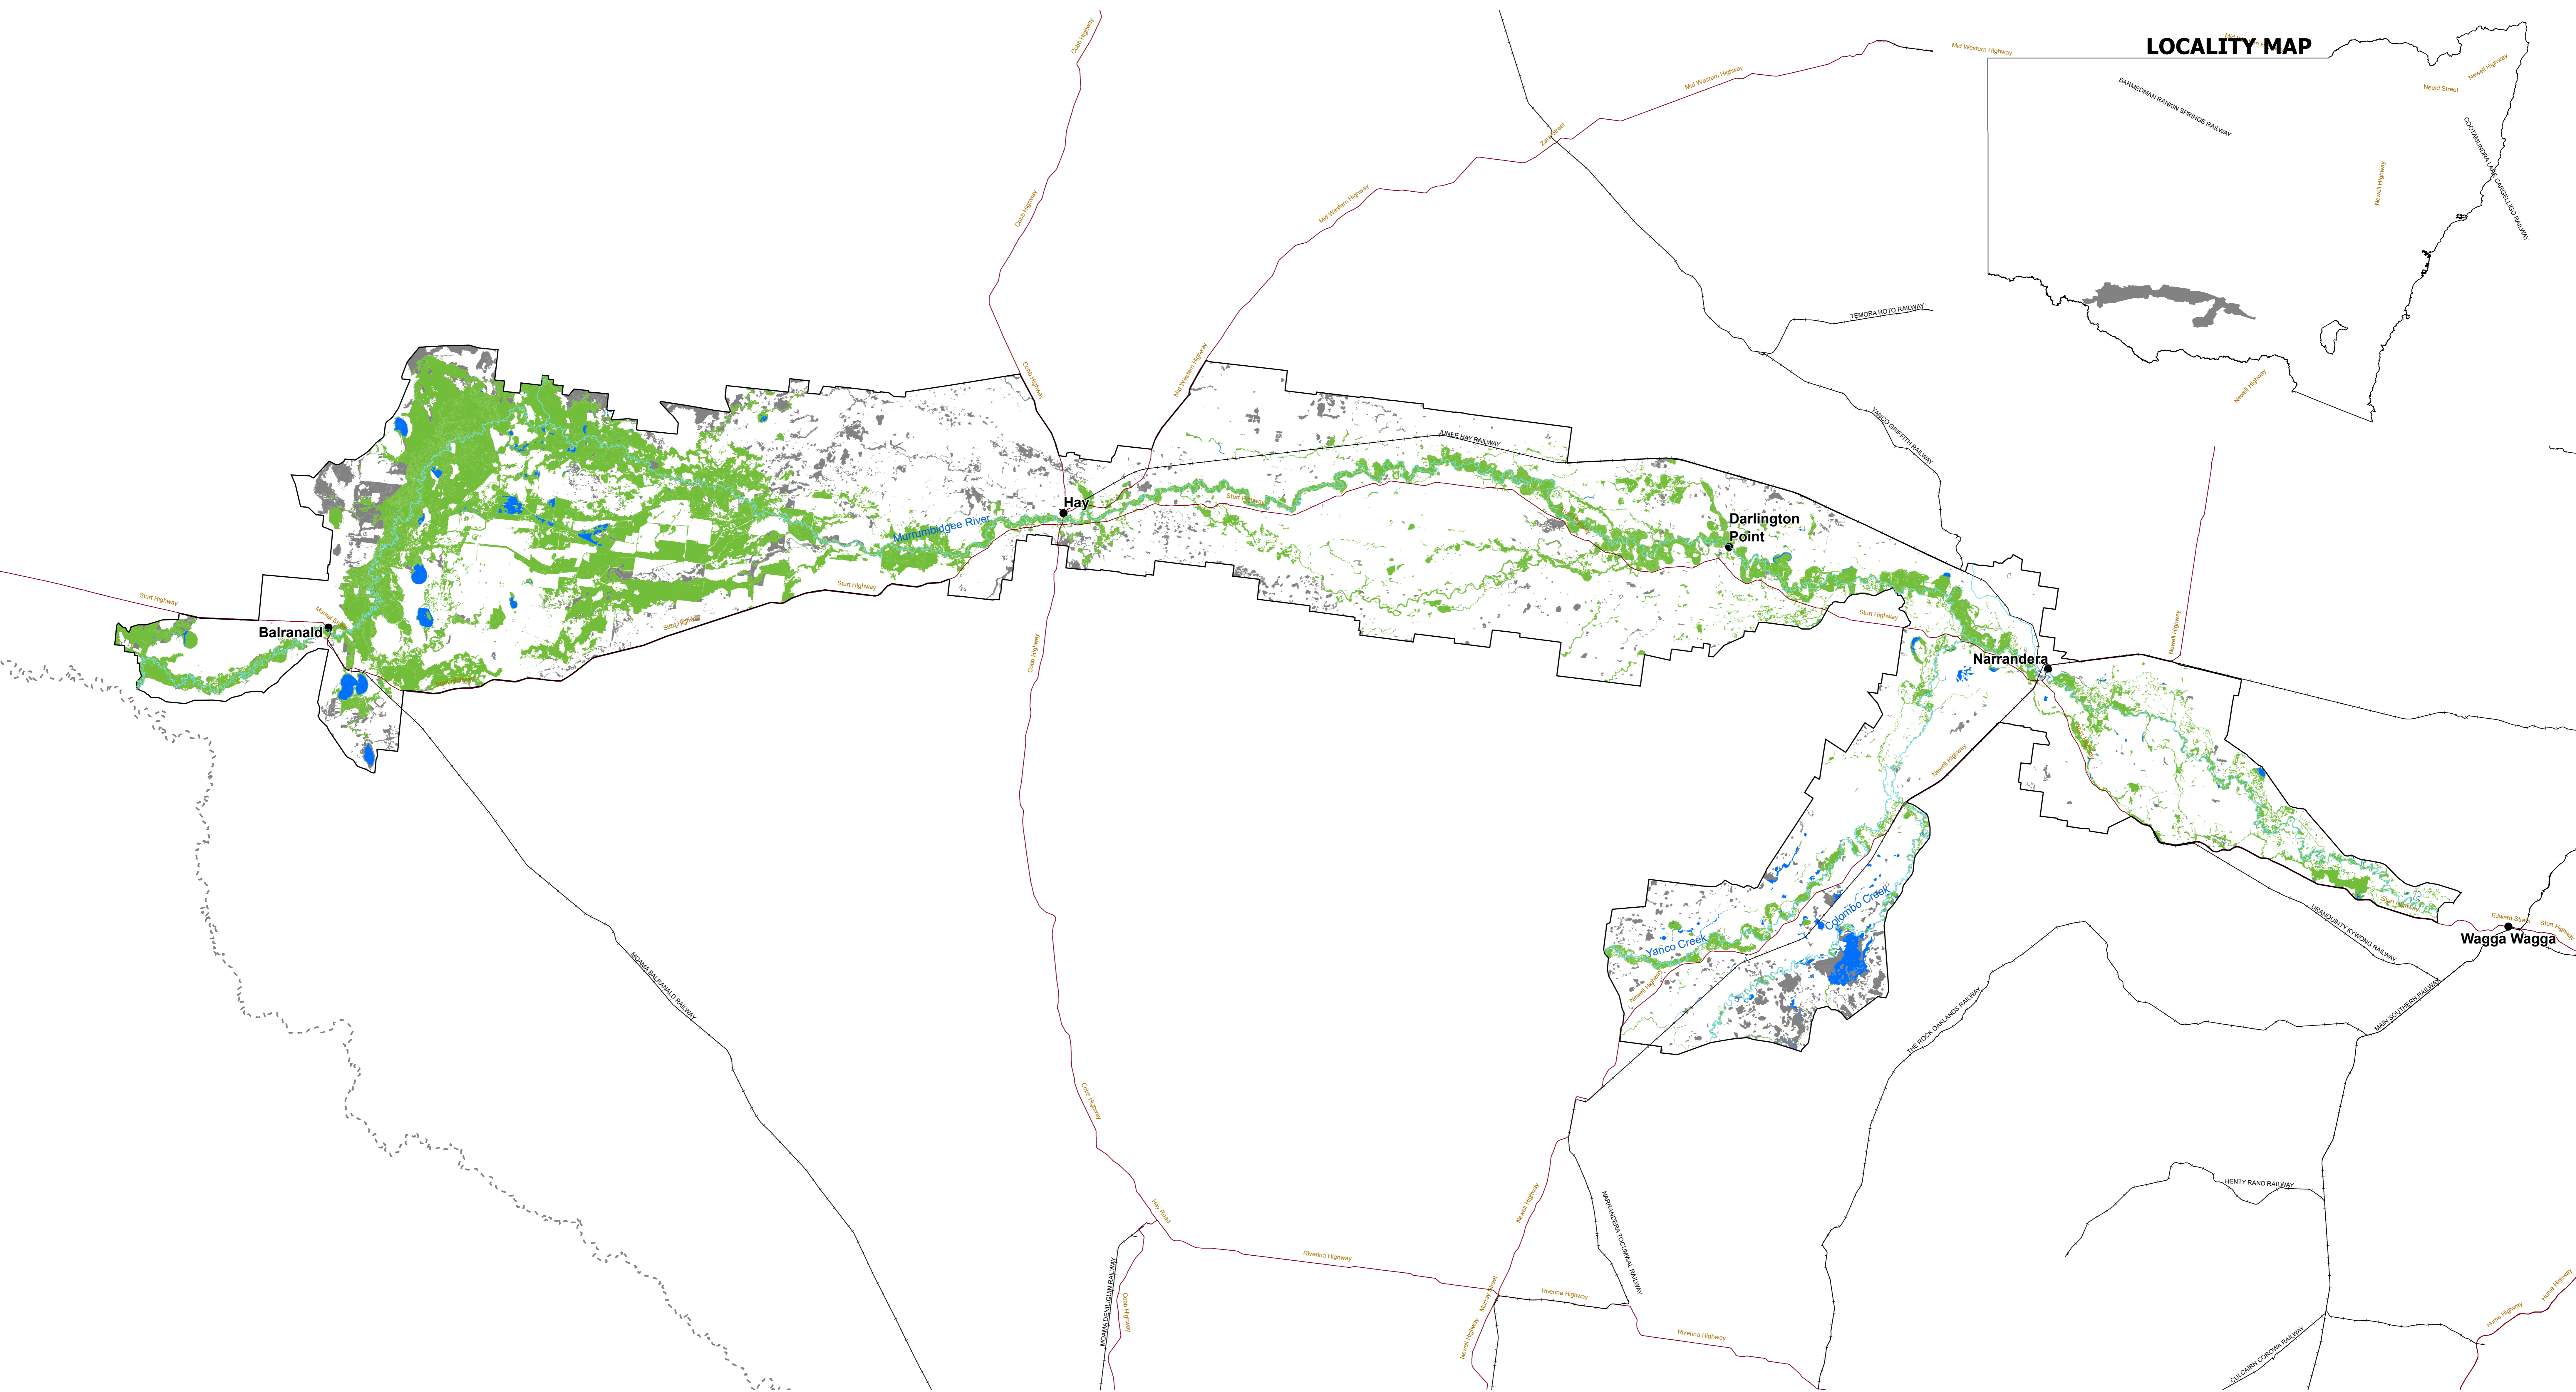

**LOCALITY MAP**

**Legend**

- Town/City
- River/Creek
- Road
- Railway
- ▭ Murrumbidgee Valley Floodplain
- - - New South Wales/Victoria border

**Flood-dependent ecological assets**

- Semi-permanent (non-woody) wetlands
- Other flood-dependent ecosystems
- Other floodplain ecosystems

**Ecological Asset Map  
(FMP041\_Version 1)**

**FLOODPLAIN MANAGEMENT PLAN FOR THE  
MURRUMBIDGEE VALLEY FLOODPLAIN 2025**